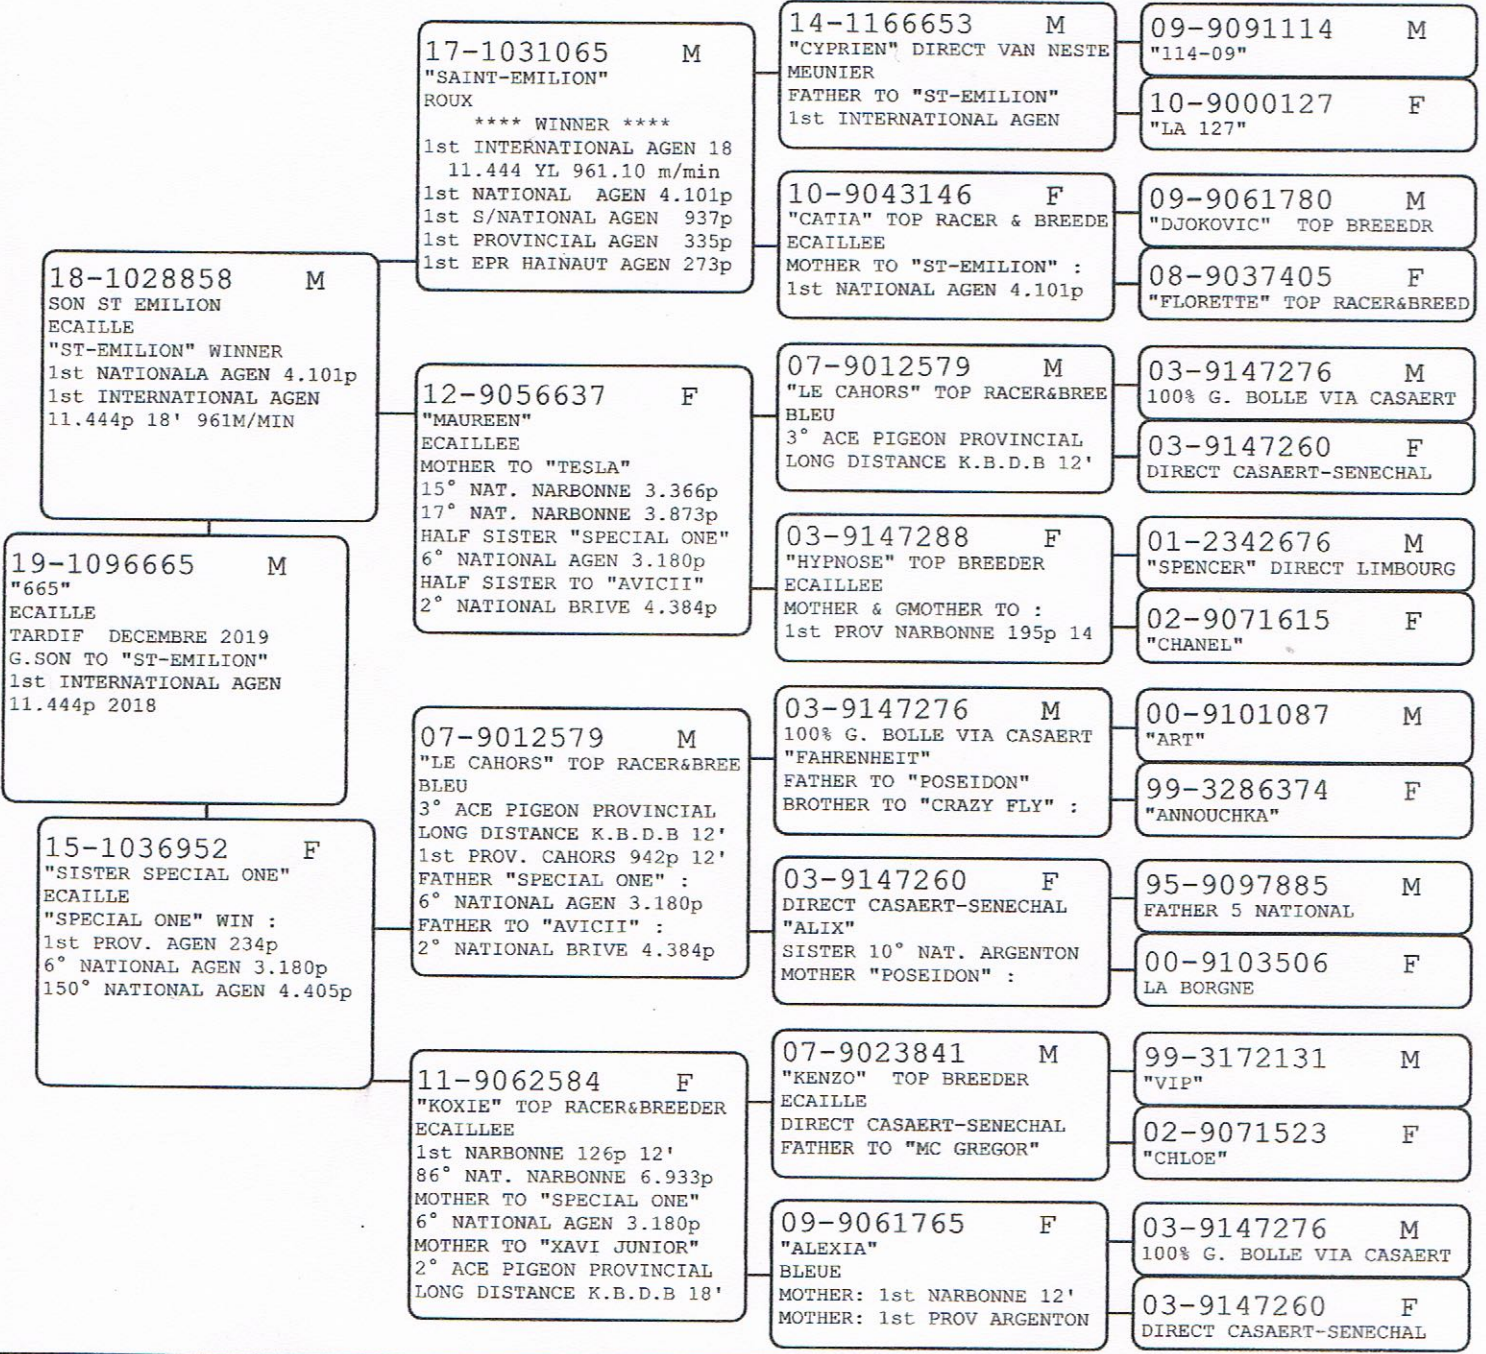

VANDEMEULEBROECKE CARLOS & XAV

RUE DE WARCOING 3
7730 SAINT-LEGER (BELGIQUE)

0472.25.28.45

x.vandemeulebroecke@gmail.com

1st INTERNATIONAL AGEN 11.444p 18' 753km
1st NATIONAL AGEN 4.011p 18' 753km
2nd NATIONAL BRIVE 4.384p 18' 629km
2nd NATIONAL LIMOGES 6.949p 16' 594km
2nd NATIONAL NARBONNE 7.027p 11' 841km
3rd NATIONAL BOURGES 18.998p 08' 407km
3rd NATIONAL MONTAUBAN 4.801p 19' 756km
5x1st CHAMPION PROV. LONG DISTANCE KBDB

28.12.20

19-1096665

M

"665"

"SAINT-EMILION"
2017-2018

1st INTERNATIONAL AGEN 11.444p 18' 753km

1st NATIONAL AGEN 4.011p 18' 753km

2nd NATIONAL BRIVE 4.384p 18' 629km

2nd NATIONAL LIMOGES 6.949p 16' 594km

2nd NATIONAL NARBONNE 7.027p 11' 841km

3rd NATIONAL BOURGES 18.998p 08' 407km

3rd NATIONAL MONTAUBAN 4.801p 19' 756km

5x1st CHAMPION PROV. LONG DISTANCE KBDB

FATHER TO :

- 1st National Limoges 1.547p 14' 816km
- 1st National Cahors 4.41p 18' 753km
- 2nd National Brive 4.384p 18' 629km
- 2nd National Limoges 1.547p 14' 816km

KON. BELGISCHE DUIVENLIEFHEBBERSBOND
ROYALE FÉDÉRATION COLOMBOPHILE BELGE

2019 BELG

Eigendomsbewijs van de ring
Titre de propriété de la bague