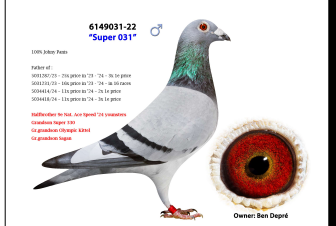

Hok Depré Ben

3583 PAAL
Tel.: +32 473841957

info@pigeons-loft-depre.be
www.pigeons-loft-depre.be

B 22-6149031 M
" SUPER 031 "
Panis Johnny
Halfbr 9e Nat Ace'24
and 2e Prov Ace '24
Father of:
5034418/24 7x 1e
1e/563p, 1e/253p,
1e/184p, 1e/137p,
1e/237p, 1e/53d, 1/48p
5031287/23 3x1e
5034414/24 2x1e
1e/500p
1e/213d 4min ahaed
on 3e pigeon, 2e
pigeon was her
sister 418/24
5031231/23
raced 20x times and
20x price
Gr.father of:
5010505/25
1e/302p
5010504/25
2e/239p - 8e/2862p

B 22-6147160 V
" SUPER ANGELINA "
Hok Depré Ben
Mother is Gr.grdtr
ANGELINA - Vd.Bulck
Sister KITTEL,
GREIPEL and mother
3e Nat.Ace. HF

SUPER ANGELINA is
mother of:
5031287/23 3x 1e
5034414/24 2x 1e
5034418/24 7x 1e
5031231/23 20x price
in 20 races

Gr.mother of:
5010505/25
1e/302p
5010504/25
2e/239p - 8e/2862p

B 19-6175686 M
" ZOOM SUPER 330 "
Panis Johnny
Father of 9e Nat Ace
Speed '24
Grdson OLYMPIC
KITTEL
7e Olympiade '16
X
MIA 2e Nat.Ace. HF
Gr.father Kitan

B 19-6175715 V
" ADELLE 15 "
Panis Johnny
Gr.father is PRESENT
KITTEL x fullsister
OLYMPIC POOT Stefaan
Lambrechts

Mother is ADELLE
1e Ace.HF '16
Mother of "OLYMPIC
LU"

B 17-6218114 M
" KROM BORSTBEEN "
Jos Cools
Father is BLIKSEM
1e Ace speed '14
1/215, 1/245,
2/264,3/381, 3/328,
8/918

Mother is daughter
of " SPEEDY " x "
SUPER LADY "

B 20-6214934 V
" FINESSE "
Van Geel Jules
Dgtr Red Finesse
gr.dgghter Angelina,
sister Kittel
Gr.daughter Asafa
(brother Vale
Jackpot)
x Daughter Jackpot x
Kadootje

B 17-6216330 M
" SUPER KITTEL "
Vd Bulck/Panis J
20e Nat.Ace 2018
1e/538 - 1e/356
Son Olympic Kittel

B 16-6090089 V
" SUPER BOECKX "
Patrick Boeckx
Daughter SAGAN
1e Nat.Ace speed '13
Mother is ROSSY

B 17-6062469 M
" DIKKE BULCK "
Vd Bulck
Fath PRESENT KITTEL
Grson MIRA 1e Europ
landencup speed

B 15-6064832 V
" ADELLE "
Panis Johnny
1e Ace. HF '16
Mother of "OLYMPIC
LU"

B 13-6138877 M
" BLIKSEM "
Jos Cools
1e Ace speed '14
1/215, 1/245,
2/621,3/381, 3/328,

B 16-6246028 V
Jos Cools
Dght 4e Nat Ace
speed '15
4e/2057d, 9e/1925d

B 19-0000000 M
" DIRK "
Van Geel Jules
Origine Dirk Vd
Bulck

B 18-4222910 V
" RED FINESSE "
Den Haese Eddy
Gr.daughter ANGELINA
She is mother of
5010505/25 1e/302p